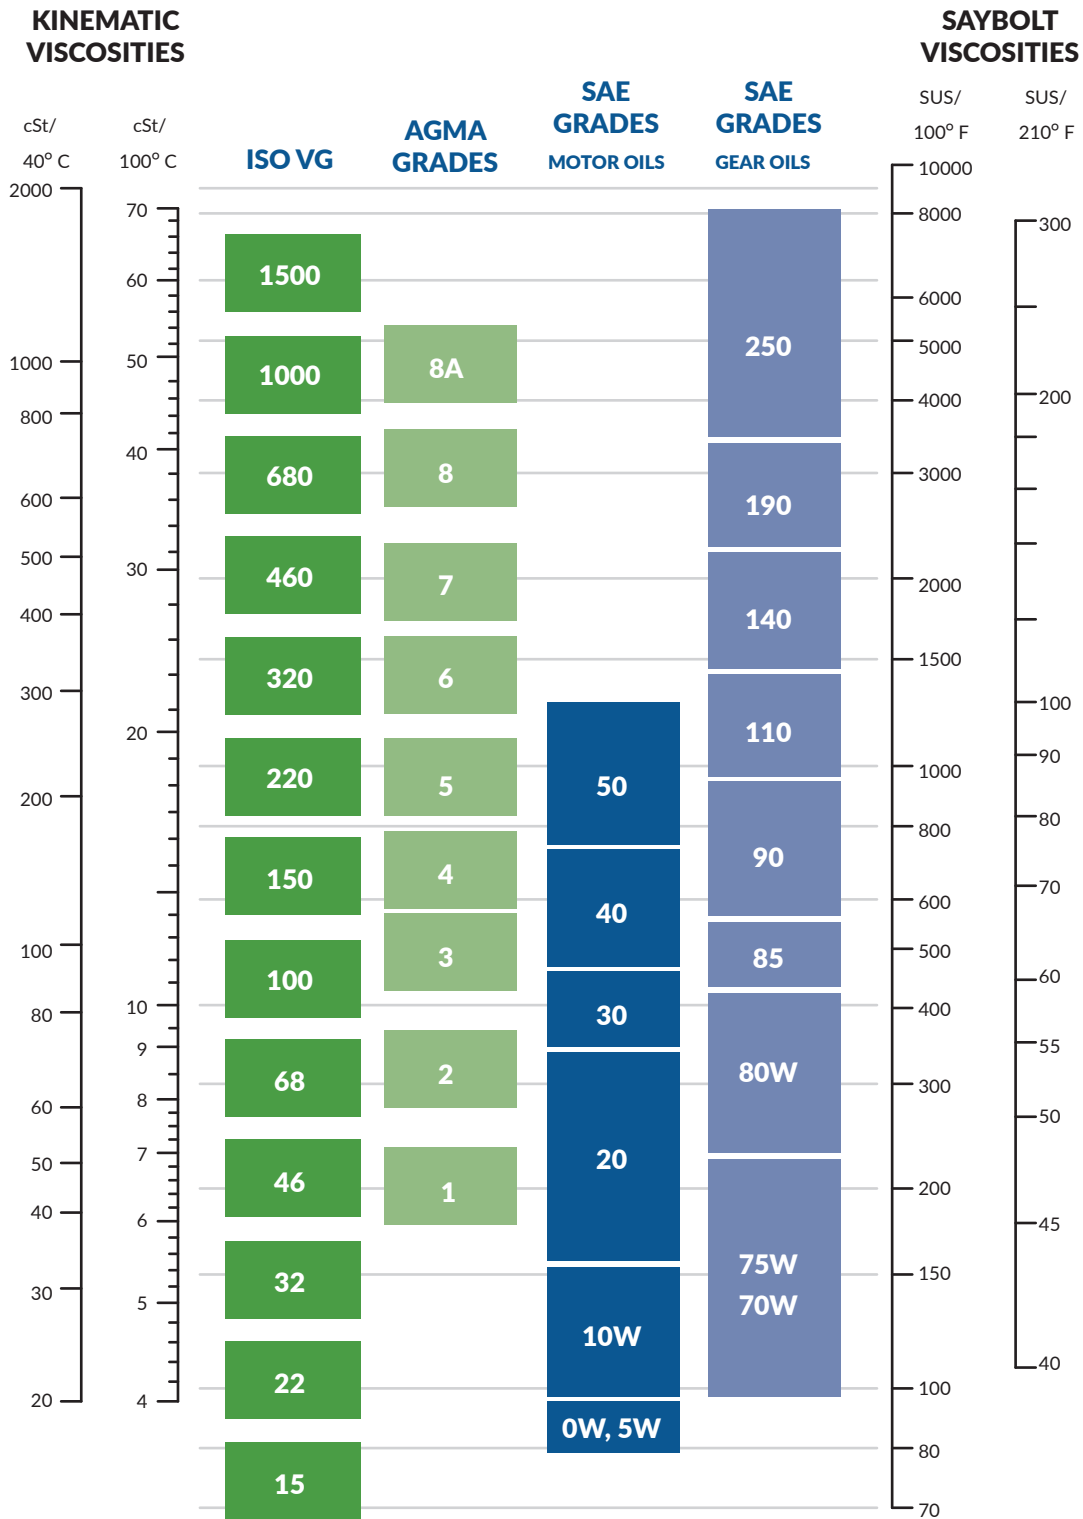

VISCOSITY CONVERSION CHART

**TWIN
SPECIALTIES CORP.**

(610)-834-7900

sales@gemini-twin.com

www.twinoils.com